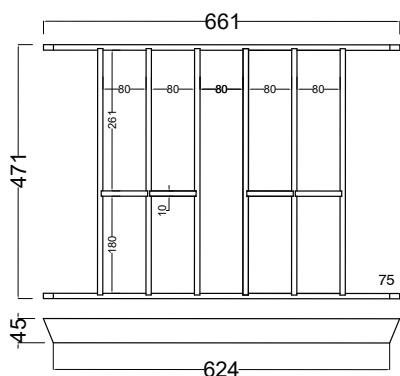

ACCESSORI PER CASSETTI "BARLAN"

"BARLAN" ACCESSORIES FOR DRAWERS

Portaposate per cassetto da 75 completo di tappetino

Cutlery tray for 75 drawer complete with mat

CODICE / CODE No.

Finitura finish
Orion Grau orion grau per cassetto for drawer Prof.50
Orion Grau orion grau per cassetto for drawer Prof.40

08700613
08700623