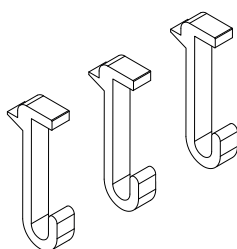

Accessori / Accessories

Portarotolo
Roll holder

Gancio
Hook

**Il kit comprende nr° 3 ganci,
nr° 1 portarotolo e la
ferramenta di montaggio.**

The kit includes nr° 3 hooks,
nr° 1 roll holder and the
mounting hardware.

inox spazzolato brushed stainless steel
nero black
titanio titanium
silver dark dark silver
***umber** umber

08608733X
 08608733NV
 08608733TV
 08608733SV
 08608733UV

Barra L 120

inox spazzolato brushed stainless steel
nero black
titanio titanium
silver dark dark silver
***umber** umber

08608734X
 08608734NV
 08608734TV
 08608734SV
 08608734UV

Portarotolo

inox spazzolato brushed stainless steel
nero black
titanio titanium
silver dark dark silver
***umber** umber

08608747X
 08608747NV
 08608747TV
 08608747SV
 08608747UV

Kit 3 ganci

inox spazzolato brushed stainless steel
nero black
titanio titanium
silver dark dark silver
***umber** umber

08608735X
 08608735NV
 08608735TV
 08608735SV
 08608735UV