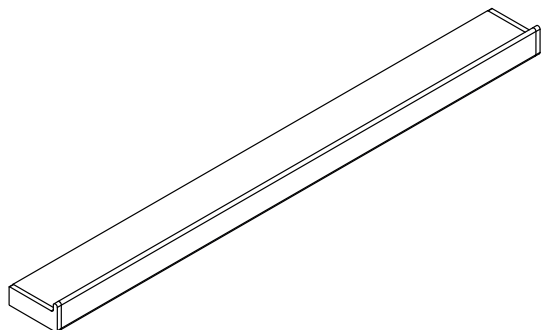

ACCESSORI SOTTOPENSILI "HORIZON"

"HORIZON" UNDER WALL UNIT ACCESSORIES

HORIZON 600

HORIZON 900

HORIZON 1200

Kg.	0.8	1.2	1.5
L cm	61.0	91.0	121.0
H cm	3.0	3.0	3.0
P cm	6.0	6.0	6.0

FINITURE / FINISHES

	inox spazzolato brushed stainless steel
	nero black
	titanio titanium
	silver dark dark silver
	*umber umber