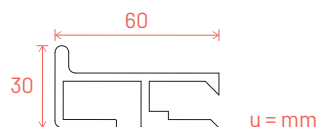

ACCESSORI SOTTOPENSILI "HORIZON"

"HORIZON" UNDER WALL UNIT ACCESSORIES

HORIZON 600

HORIZON 900

HORIZON 1200

Kg.	0.8	1.2	1.5
L cm	61.0	91.0	121.0
H cm	3.0	3.0	3.0
P cm	6.0	6.0	6.0

FINITURE / FINISHES

	inox spazzolato brushed stainless steel
	nero black
	titanio titanium
	silver dark dark silver
	*umber umber