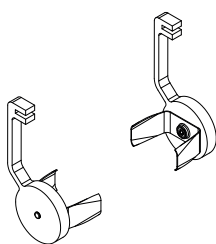

Portarotolo

inox spazzolato brushed stainless steel
nero black
titanio titanium
silver dark dark silver
*umber umber

08608747X
08608747NV
08608747TV
08608747SV
08608747UV