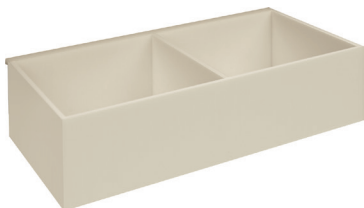

ACCESSORI "DAMA"

"DAMA" ACCESSORIES

	<p>Sacchetti contenitori Set 3 ganci in alluminio verniciato non compreso da ordinare separatamente</p> <p>Container bags Kit of 3 painted aluminium hooks is not included, must be ordered separately</p>	<p>CODICE / CODE No.</p> <p>08600800G 08600800M</p> <p>08600799G 08600799M</p>	
	<p>Mensola in alluminio verniciato</p> <p>Aluminium painted shelf</p>	<p>08600801W 08600801G 08600801SD 08600801N</p> <p>08600802W 08600802G 08600802SD 08600802N</p> <p>08600803W 08600803G 08600803SD 08600803N</p>	

ACCESSORI "DAMA"

"DAMA" ACCESSORIES

Portabarattoli
L 27 P 14 H 7,5

Jar rack
W 27 D 14 H 7,5

CODICE / CODE No.

Adattatore per portabarattoli
Jar rack adapter

Bianco
Grigio Selce
Silver Dark
Nero

White
Flint Grey
Dark Silver
Black