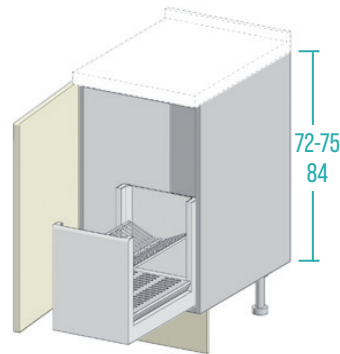

Scolapiatti estraibile per base

Plate rack for wall unit/Égouttoirs pour élément haut

Escurreidor para mueble alto/Сушилка для посуды для подвешного шкафчика

SKATE

Base/Base unit/Élément bas
Mueble bajos/Тумбы

Modulo/Unit/Module
Módulo/Модуль

40	DI SERIE/Standard/De série/De serie/Стандартная комплектация
45	DI SERIE/Standard/De série/De serie/Стандартная комплектация
60	DI SERIE/Standard/De série/De serie/Стандартная комплектация