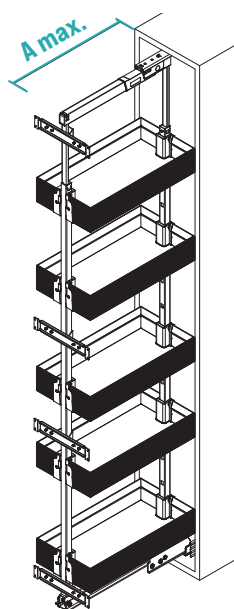

Capacità di carico 12 kg per cestello

Load capacity 12 kg per basket/Capacité de 12 kg par panier
Capacidad de carga 12 kg por cesto/Нагрузка на корзину: 12 кг

Modulo	L	P	H min.-max.	A max.
30 (3 cesti)	246	547	1060-1500	460
30 (5 cesti)	246	547	1760-2200	460
45 (5 cesti)	396	547	1760-2200	460