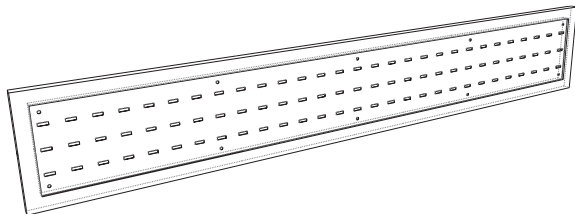

BOISERIE "HOLE"

"HOLE" BOISERIE

Boiserie in acciaio verniciato H 240 SP. 20
Painted steel boiserie H 240 Th.20

Silver Dark Dark Silver

L 900

L 1200

L 1500

Grafite Graphite