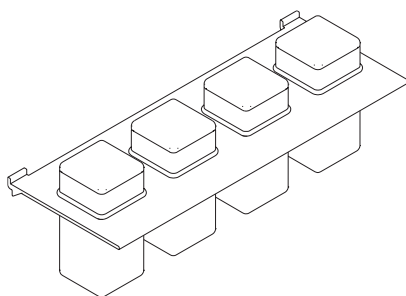

Portarotolo L 320 P 123 in alluminio verniciato con corpo in legno
Painted aluminum roll holder with wooden body W 320 D 123

Silver Dark Dark Silver

W89LB804B

Grafite Graphite

W89LB804G

Portaspezie L 320 P 120 in alluminio verniciato
Painted aluminum spice holder W 320 D 120