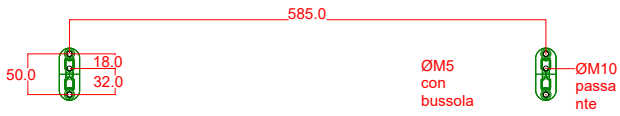

SCHEMA FORATURE TOP/ISOLA ACCESSORI "HANG"

"HANG" WORKTOP/ISLAND DRILLING DIAGRAM ACCESSORIES

Schema foratura modulo 60

Drilling diagram module 60