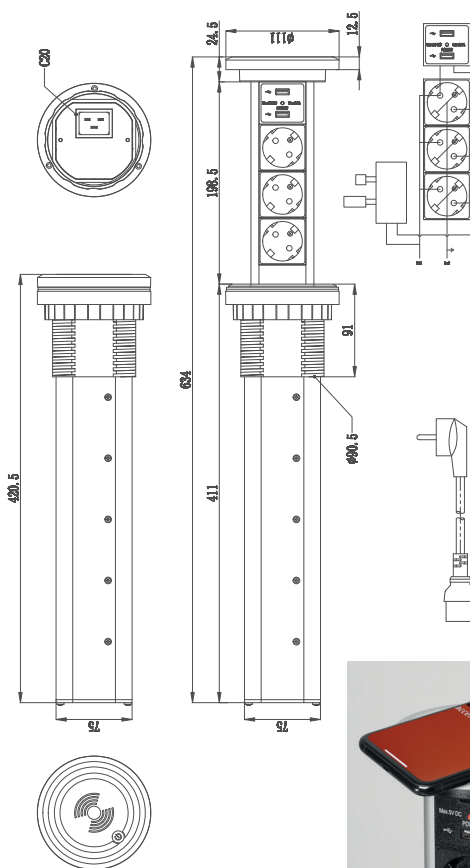

torretta motorizzata a scomparsa con carica wireless

retractable motorized socket with wireless charging

ref. 92154160

Caratteristiche tecniche / Technical features

COLORE GRIGIO ARGENTO

TORRETTA MOTORIZZATA A SCOMPARSATA CON CARICA WIRELESS

DOTATA DI:

- 3 prese schuko 15A – 250V – 3250W max
- 2 prese usb dc 5V/2.1A
- carica wireless 5V/1A
- cavo di alimentazione lungo 2 metri con spina euro
- diametro del foro 95 mm
- struttura in alluminio
- coperchio in vetro temperato
- IP54 quando la presa è chiusa

SILVER GRAY COLOR

RETRACTABLE MOTORIZED SOCKET WITH WIRELESS CHARGING

INCLUDING:

- 3 sockets schuko 15A – 250V – 3250W max
- 2 usb dc 5V/2.1A
- wireless charging 5V/1A
- cable length 2 mt with euro plug
- hole cut-out diameter 95 mm
- body in aluminium
- cover in tempered glass
- IP54 when the socket is closed