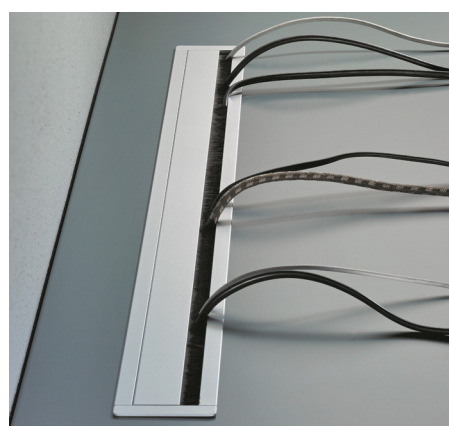

Easy mounting in two steps, assembling the frame on the planes and then fixing the wired body inside the frame. It can be installed on both flat surfaces as well as in padded surfaces. The cable output is down from the bottom and remains hidden by the user.

Foro di montaggio(mm)
Cut-out dimensions(mm)

passacavo

wire-threading

Passacavo (anche per presa shuco)
Wire-threading (also for schuko socket)

bianco
white

nero
black

zinco
zinc

Codice	Descrizione
08609005	BIANCO OPACO 22 cm - MATT WHITE 22 cm
08609006	NERO OPACO 22 cm - MATT BLACK 22 cm
08609007	ZINCO OPACO METALLIZZATO 22 cm - MATT METALLIZED ZINC 22 cm