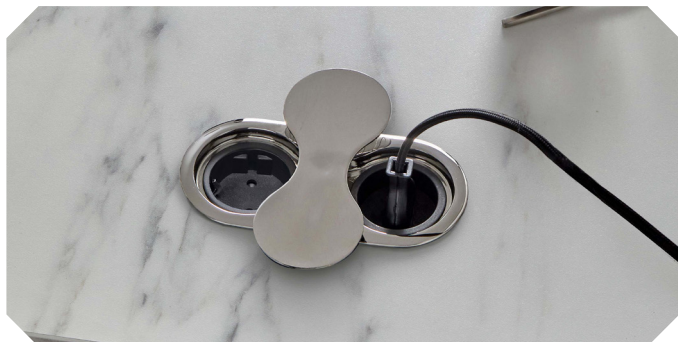

multipresa_Eight

multiple socket_Eight

Inox satinato / Nero opaco / Oro opaco

Caratteristiche tecniche / Technical features

COLORE INOX SATINATO / NERO OPACO / ORO OPACO
PRESA DA INCASSO DOTATA DI:

- 2 prese schuko 16A – 230V – 3680W max
- cavo di alimentazione lungo 2 metri
- struttura in alluminio

STAINLESS STEEL / MATT BLACK / MATT GOLD COLOUR
BUILT-IN POWER SOCKET INCLUDING:

- 2 sockets schuko 16A - 230V – 3680W max
- cable lenght 2 mt
- body in alluminium