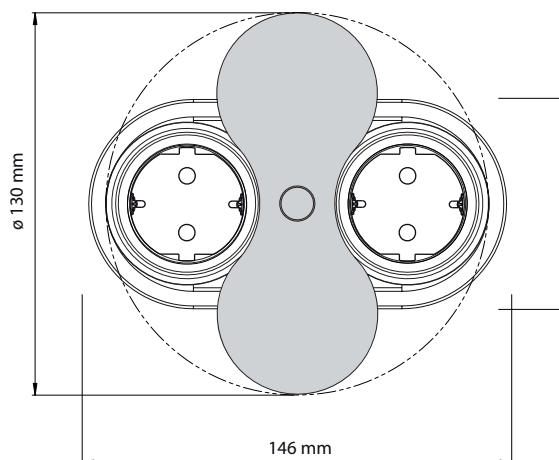

multipresa_Eight

multiple socket_Eight

Inox satinato / Nero opaco / Oro opaco

Caratteristiche tecniche / Technical features

COLORE INOX SATINATO / NERO OPACO / ORO OPACO
PRESA DA INCASSO DOTATA DI:

- 2 prese schuko 16A – 230V – 3680W max
- cavo di alimentazione lungo 2 metri
- struttura in alluminio

STAINLESS STEEL / MATT BLACK / MATT GOLD COLOUR
BUILT-IN POWER SOCKET INCLUDING:

- 2 sockets schuko 16A - 230V – 3680W max
- cable lenght 2 mt
- body in alluminium