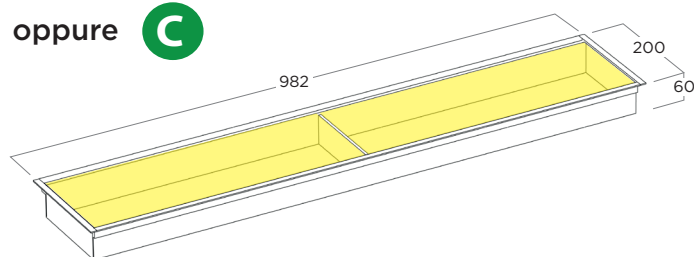

CANALE A INCASSO - MODULO 1200

LOW DEPTH BACK SECTION - MODULE 1200

A + **B** oppure **C**

CODICE CODE	FINITURA FINISHING	MODULO (mm) MODULE (mm)	MISURE (mm) MEASURE (mm)
0865C0120G	Ghisa Cast Iron	1200	982 x 200
0865C0120S	Silver Dark Dark Silver	1200	982 x 200
0865C0120N	Nero Black	1200	982 x 200

VASCETTA UNIVERSALE OAK DARK BROWN
UNIVERSAL TRAY OAK DARK BROWN

A

0865C0900

+

B

PORTA COLTELLI GHISA
KNIVES RACK DARK CAST IRON

0865C0904G

PORTA OGGETTI GHISA
OBJECT HOLDERS CAST IRON

0865C0905G

PORTA SPEZIE GHISA
SPICE JARS HOLDER CAST IRON

0865C0906G

PORTA BARATTOLI GHISA
ARS HOLDER CAST IRON

0865C0907G

PORTA COLTELLI SILVER DARK
KNIVES RACK DARK SILVER

0865C0904S

PORTA OGGETTI SILVER DARK
OBJECT HOLDERS DARK SILVER

0865C0905S

PORTA SPEZIE SILVER DARK
SPICE JARS HOLDER DARK SILVER

0865C0906S

PORTA BARATTOLI SILVER DARK
ARS HOLDER DARK SILVER

0865C0907S

PORTA COLTELLI NERO
KNIVES RACK BLACK

0865C0904N

PORTA OGGETTI NERO
OBJECT HOLDERS BLACK

0865C0905N

PORTA SPEZIE NERO
SPICE JARS HOLDER BLACK

0865C0906N

PORTA BARATTOLI NERO
ARS HOLDER BLACK

0865C0907N

oppure

C

VASCETTA ELETTRIFICATA GHISA
ELECTRICAL TRAY CAST IRON

0865C0908G

VASCETTA ELETTRIFICATA SILVER DARK
ELECTRICAL TRAY DARK SILVER

0865C0908S

VASCETTA ELETTRIFICATA NERO
ELECTRICAL TRAY BLACK

0865C0908N