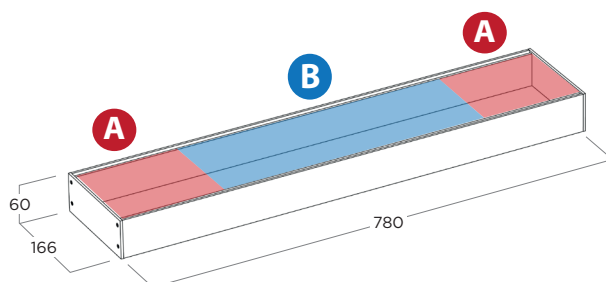

The Lay-On Back Section can be produced in customized measures, and it can be supplied also without bottom panel.

CANALE IN APPOGGIO - MODULO 900

LAY-ON BACK SECTION - MODULE 900

CODICE CODE	FINITURA FINISHING	MODULO (mm) MODULE (mm)	MISURE (mm) MEASURE (mm)
0865C0590G	Ghisa Cast Iron	900	780 x 166 x 60
0865C0590S	Silver Dark Dark Silver	900	780 x 166 x 60
0865C0590N	Nero Black	900	780 x 166 x 60