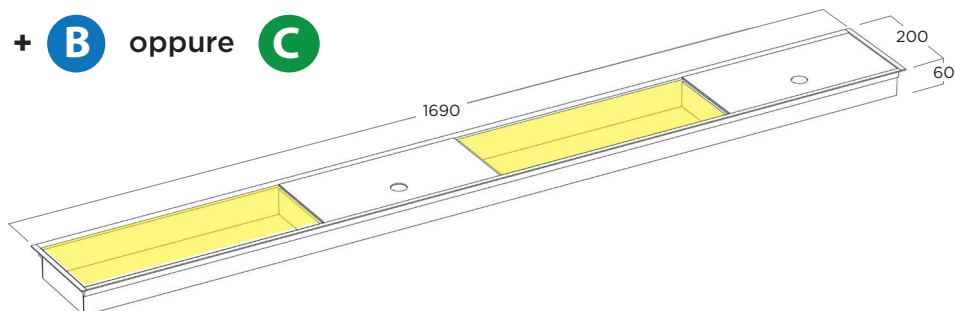

CANALE A INCASSO - MODULO 1800

LOW DEPTH BACK SECTION - MODULE 1800

A + **B** oppure **C**

CODICE CODE	FINITURA FINISHING	MODULO (mm) MODULE (mm)	MISURE (mm) MEASURE (mm)
0865C0180G	Ghisa Cast Iron	1800	1690 x 200
0865C0180S	Silver Dark Dark Silver	1800	1690 x 200
0865C0180N	Nero Black	1800	1690 x 200

VASCETTA UNIVERSALE OAK DARK BROWN
UNIVERSAL TRAY OAK DARK BROWN

A

0865C0900

+

B

PORTA COLTELLI GHISA
KNIVES RACK DARK CAST IRON

0865C0904G

PORTA OGGETTI GHISA
OBJECT HOLDERS CAST IRON

0865C0905G

PORTA SPEZIE GHISA
SPICE JARS HOLDER CAST IRON

0865C0906G

PORTA BARATTOLI GHISA
ARS HOLDER CAST IRON

0865C0907G

PORTA COLTELLI SILVER DARK
KNIVES RACK DARK SILVER

0865C0904S

PORTA OGGETTI SILVER DARK
OBJECT HOLDERS DARK SILVER

0865C0905S

PORTA SPEZIE SILVER DARK
SPICE JARS HOLDER DARK SILVER

0865C0906S

PORTA BARATTOLI SILVER DARK
ARS HOLDER DARK SILVER

0865C0907S

PORTA COLTELLI NERO
KNIVES RACK BLACK

0865C0904N

PORTA OGGETTI NERO
OBJECT HOLDERS BLACK

0865C0905N

PORTA SPEZIE NERO
SPICE JARS HOLDER BLACK

0865C0906N

PORTA BARATTOLI NERO
ARS HOLDER BLACK

0865C0907N

oppure

C

VASCETTA ELETTTRIFICATA GHISA
ELECTRICAL TRAY CAST IRON

0865C0908G

VASCETTA ELETTTRIFICATA SILVER DARK
ELECTRICAL TRAY DARK SILVER

0865C0908S

VASCETTA ELETTTRIFICATA NERO
ELECTRICAL TRAY BLACK

0865C0908N