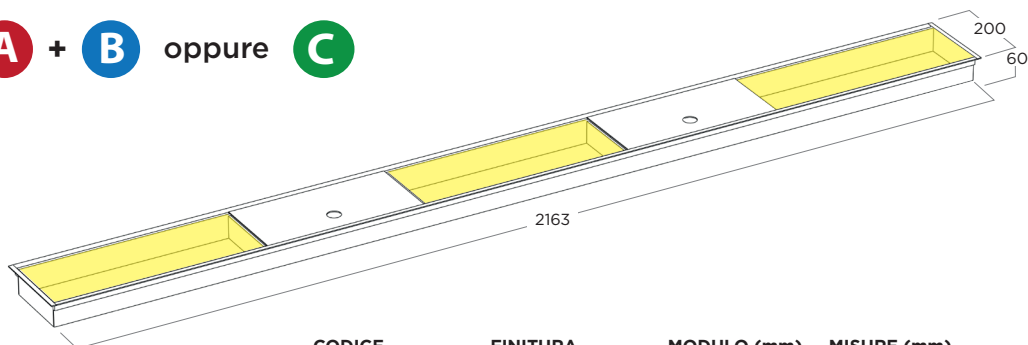

CANALE A INCASSO - MODULO 2200 LOW DEPTH BACK SECTION - MODULE 2200

A + **B** oppure **C**

CODICE CODE	FINITURA FINISHING	MODULO (mm) MODULE (mm)	MISURE (mm) MEASURE (mm)
0865C0220G	Ghisa Cast Iron	2200	2163 x 200
0865C0220S	Silver Dark Dark Silver	2200	2163 x 200
0865C0220N	Nero Black	2200	2163 x 200

VASCHETTA UNIVERSALE OAK DARK BROWN
UNIVERSAL TRAY OAK DARK BROWN

A

0865C0900

+

B

PORTA COLTELLI GHISA
KNIVES RACK DARK CAST IRON

0865C0904G

PORTA OGGETTI GHISA
OBJECT HOLDERS CAST IRON

0865C0905G

PORTA SPEZIE GHISA
SPICE JARS HOLDER CAST IRON

0865C0906G

PORTA BARATTOLI GHISA
ARS HOLDER CAST IRON

0865C0907G

PORTA COLTELLI SILVER DARK
KNIVES RACK DARK SILVER

0865C0904S

PORTA OGGETTI SILVER DARK
OBJECT HOLDERS DARK SILVER

0865C0905S

PORTA SPEZIE SILVER DARK
SPICE JARS HOLDER DARK SILVER

0865C0906S

PORTA BARATTOLI SILVER DARK
ARS HOLDER DARK SILVER

0865C0907S

PORTA COLTELLI NERO
KNIVES RACK BLACK

0865C0904N

PORTA OGGETTI NERO
OBJECT HOLDERS BLACK

0865C0905N

PORTA SPEZIE NERO
SPICE JARS HOLDER BLACK

0865C0906N

PORTA BARATTOLI NERO
ARS HOLDER BLACK

0865C0907N

oppure

C

VASCHETTA ELETTTRIFICATA GHISA
ELECTRICAL TRAY CAST IRON

0865C0908G

VASCHETTA ELETTTRIFICATA SILVER DARK
ELECTRICAL TRAY DARK SILVER

0865C0908S

VASCHETTA ELETTTRIFICATA NERO
ELECTRICAL TRAY BLACK

0865C0908N