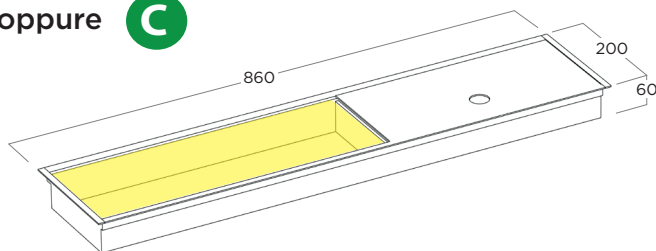

CANALE A INCASSO - MODULO 900 LOW DEPTH BACK SECTION - MODULE 900

A + **B** oppure **C**

CODICE CODE	FINITURA FINISHING	MODULO (mm) MODULE (mm)	MISURE (mm) MEASURE (mm)
0865C0090G	Ghisa Cast Iron	900	860 x 200
0865C0090S	Silver Dark Dark Silver	900	860 x 200
0865C0090N	Nero Black	900	860 x 200

VASCHETTA UNIVERSALE OAK DARK BROWN
UNIVERSAL TRAY OAK DARK BROWN

A

0865C0900

+

B

PORTA COLTELLI GHISA
KNIVES RACK DARK CAST IRON

0865C0904G

PORTA OGGETTI GHISA
OBJECT HOLDERS CAST IRON

0865C0905G

PORTA SPEZIE GHISA
SPICE JARS HOLDER CAST IRON

0865C0906G

PORTA BARATTOLI GHISA
ARS HOLDER CAST IRON

0865C0907G

PORTA COLTELLI SILVER DARK
KNIVES RACK DARK SILVER

0865C0904S

PORTA OGGETTI SILVER DARK
OBJECT HOLDERS DARK SILVER

0865C0905S

PORTA SPEZIE SILVER DARK
SPICE JARS HOLDER DARK SILVER

0865C0906S

PORTA BARATTOLI SILVER DARK
ARS HOLDER DARK SILVER

0865C0907S

PORTA COLTELLI NERO
KNIVES RACK BLACK

0865C0904N

PORTA OGGETTI NERO
OBJECT HOLDERS BLACK

0865C0905N

PORTA SPEZIE NERO
SPICE JARS HOLDER BLACK

0865C0906N

PORTA BARATTOLI NERO
ARS HOLDER BLACK

0865C0907N

oppure

C

VASCHETTA ELETTTRIFICATA GHISA
ELECTRICAL TRAY CAST IRON

0865C0908G

VASCHETTA ELETTTRIFICATA SILVER DARK
ELECTRICAL TRAY DARK SILVER

0865C0908S

VASCHETTA ELETTTRIFICATA NERO
ELECTRICAL TRAY BLACK

0865C0908N