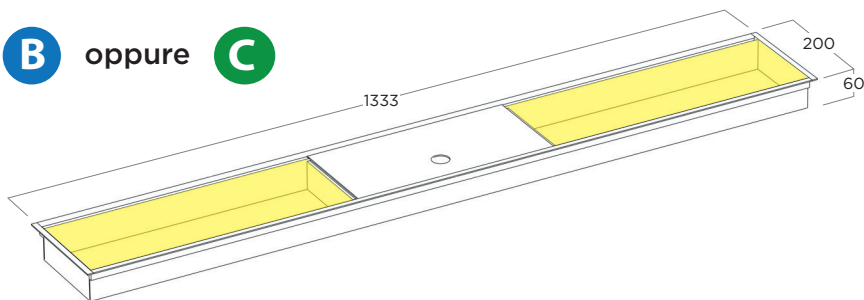

CANALE A INCASSO - MODULO 1500
LOW DEPTH BACK SECTION - MODULE 1500

A + **B** oppure **C**

CODICE CODE	FINITURA FINISHING	MODULO (mm) MODULE (mm)	MISURE (mm) MEASURE (mm)
0865C0150G	Ghisa Cast Iron	1500	1333 x 200
0865C0150S	Silver Dark Dark Silver	1500	1333 x 200
0865C0150N	Nero Black	1500	1333 x 200

VASCHETTA UNIVERSALE OAK DARK BROWN
UNIVERSAL TRAY OAK DARK BROWN

A

0865C0900

+

B

PORTA COLTELLI GHISA
KNIVES RACK DARK CAST IRON

0865C0904G

PORTA OGGETTI GHISA
OBJECT HOLDERS CAST IRON

0865C0905G

PORTA SPEZIE GHISA
SPICE JARS HOLDER CAST IRON

0865C0906G

PORTA BARATTOLI GHISA
ARS HOLDER CAST IRON

0865C0907G

PORTA COLTELLI SILVER DARK
KNIVES RACK DARK SILVER

0865C0904S

PORTA OGGETTI SILVER DARK
OBJECT HOLDERS DARK SILVER

0865C0905S

PORTA SPEZIE SILVER DARK
SPICE JARS HOLDER DARK SILVER

0865C0906S

PORTA BARATTOLI SILVER DARK
ARS HOLDER DARK SILVER

0865C0907S

PORTA COLTELLI NERO
KNIVES RACK BLACK

0865C0904N

PORTA OGGETTI NERO
OBJECT HOLDERS BLACK

0865C0905N

PORTA SPEZIE NERO
SPICE JARS HOLDER BLACK

0865C0906N

PORTA BARATTOLI NERO
ARS HOLDER BLACK

0865C0907N

oppure

C

VASCHETTA ELETTTRIFICATA GHISA
ELECTRICAL TRAY CAST IRON

0865C0908G

VASCHETTA ELETTTRIFICATA SILVER DARK
ELECTRICAL TRAY DARK SILVER

0865C0908S

VASCHETTA ELETTTRIFICATA NERO
ELECTRICAL TRAY BLACK

0865C0908N