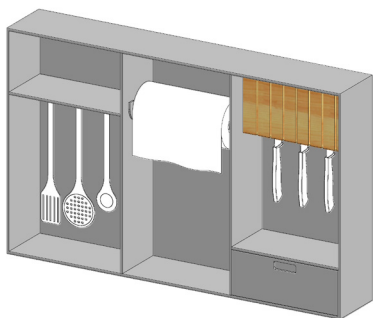

MOBILI "MODUS" IN APPOGGIO TRA BASE E PENSILE

"MODUS" LEAN ON CABINETS BETWEEN BASE UNIT AND WALL UNIT

Mobile tipo "1"
con portacoltelli, portarotolo,
portamestoli, nelle finiture
satinato, titanio e nero urban

Cabinet type "1" with knives
 holder, roll holder, ladles
 holder, satin, titanium and
 urban black finishes

CODICE / CODE No.

Nero Urban
 L 90 H 56 P 15

Urban Black
 W 90 H 56 D 15

08607401U

Satinato
 L 90 H 56 P 15