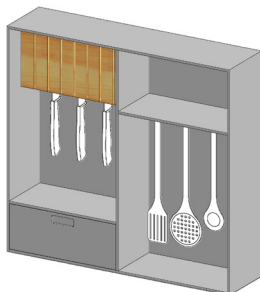

Cabinet type "4" with knives
 holder and ladles holder
 satin, titanium and urban
 black finishes

CODICE / CODE No.

Nero Urban
 L 60 H 56 P 15

Urban Black
 W 60 H 56 D 15

08607404U

Satinato
 L 60 H 56 P 15