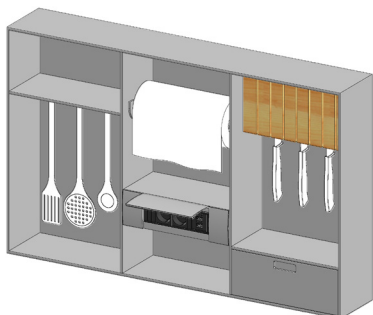

Cabinet type "1" with knives
 holder, roll holder, ladles
 holder, satin, titanium and
 urban black finishes

CODICE / CODE No.

Nero Urban
 L 90 H 56 P 15

Urban Black
 W 90 H 56 D 15

08607401U

Satinato
 L 90 H 56 P 15

Satin
 W 90 H 56 D 15

08607401S

Titanio
 L 90 H 56 P 15

Titanium
 W 90 H 56 D 15

08607401T

Mobile tipo "2"
con portacoltelli, portarotolo,
portamestoli, presa elettrica,
(2 schuko + 2 usb)
nelle finiture satinato, titanio e
nero urban

Cabinet type "2" with knives
 holder, roll holder, ladles
 holder, socket,
 (2 schuko + 2 usb)
 satin, titanium and urban
 black finishes

Nero Urban
 L 90 H 56 P 15

Urban Black
 W 90 H 56 D 15

08607402U

Satinato
 L 90 H 56 P 15