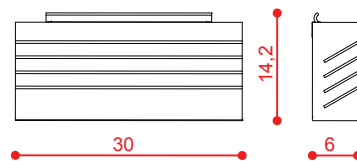

nero black
silver dark dark silver
inox satinato satin stainless steel

08607351NS
08607351SDS
08607351XS

Portacoltelli legno chiaro
Light wood knives holder

nero black
silver dark dark silver
inox satinato satin stainless steel

08607351NC
08607351SDC
08607351XC

Gancio doppio
Double hook