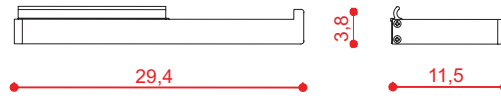

ACCESSORI SOTTOPENSILI "LINE"

"LINE" UNDER WALL UNIT ACCESSORIES

Portarotolo
Roll holder

nero black
silver dark dark silver
inox satinato satin stainless steel

CODICE / CODE No.

08607355N
08607355SD
08607355X

Portacoltelli legno scuro
Dark wood knives holder