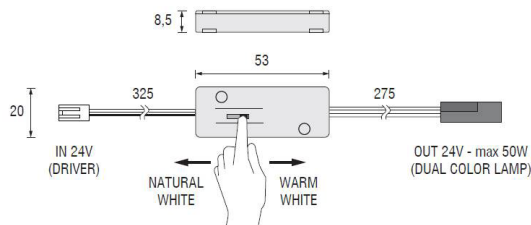

SELEZIONATORE DUAL COLOR

IN 24V WARM + NATURAL

IT Selezionatore di temperatura colore - Realizzato in policarbonato; cavi di collegamento con connettori rapidi. Funziona esclusivamente con apparecchi di illuminazione DUAL COLOR; il Selezionatore esterno non comanda l'accensione e lo spegnimento delle lampade collegate, ma permette l'impostazione di due differenti temperature colore (3000K Warm / 4000K Natural).

EN Color temperature selector - Polycarbonate made; cables with fast-on connectors. Works only with DUAL COLOR Lighting devices; the Selector does not command the switching on and off of connected lamps, but permits the setting of two different colour temperatures (3000K Warm / 4000K Natural).