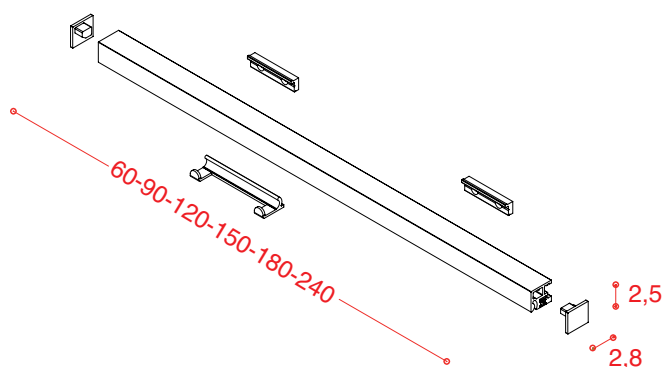

Il sistema viene fornito completo di attacchi a muro e tappi terminali.

LINE rende i tuoi spazi eleganti, pratici e funzionali.

LINE is a system of bar profiles equipped with shelves and accessories that can be hooked and slidable longitudinally. The anodized aluminium support bar has the option of contain on the lower part a led strip to illuminate the worktop. The completeness of the accessories makes the LINE collection as an ideal complement for the kitchen, the bathroom and the office area, thanks to its shelves and holders that allow a mix of aluminium and wood. Thanks to its many accessories, LINE presents itself to the market as an element that gives continuity to the whole house. The system comes complete with wall mounts and end caps. LINE makes your spaces elegant, practical and functional.

ACCESSORI SOTTOPENSILI "LINE"

"LINE" UNDER WALL UNIT ACCESSORIES

Barra con gancio doppio
Bar with double hook

CODICE / CODE No.

Barra con gancio doppio L 60 Bar with double hook W 60 nero black silver dark dark silver inox satinato satin stainless steel	08607300N 08607300SD 08607300X
Barra con gancio doppio L 90 Bar with double hook W 90 nero black silver dark dark silver inox satinato satin stainless steel	08607301N 08607301SD 08607301X
Barra con gancio doppio L 120 Bar with double hook W 120 nero black silver dark dark silver inox satinato satin stainless steel	08607302N 08607302SD 08607302X
Barra con gancio doppio L 150 Bar with double hook W 150 nero black silver dark dark silver inox satinato satin stainless steel	08607303N 08607303SD 08607303X
Barra con gancio doppio L 180 Bar with double hook W 180 nero black silver dark dark silver inox satinato satin stainless steel	08607304N 08607304SD 08607304X
Barra con gancio doppio L 240 Bar with double hook W 240 nero black silver dark dark silver inox satinato satin stainless steel	08607305N 08607305SD 08607305X