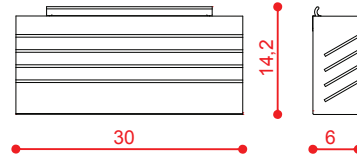

ACCESSORI SOTTOPENSILI "LINE"

"LINE" UNDER WALL UNIT ACCESSORIES

Portarotolo
Roll holder

nero black
silver dark dark silver
inox satinato satin stainless steel

CODICE / CODE No.

08607355N
08607355SD
08607355X

Portacoltelli legno scuro
Dark wood knives holder

nero black
silver dark dark silver
inox satinato satin stainless steel

08607351NS
08607351SDS
08607351XS

Portacoltelli legno chiaro
Light wood knives holder

nero black
silver dark dark silver
inox satinato satin stainless steel

08607351NC
08607351SDC
08607351XC

Gancio doppio
Double hook

nero black
silver dark dark silver
inox satinato satin stainless steel

08607352N
08607352SD
08607352X