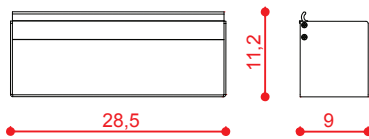

"LINE" ALUMINIUM UNDER WALL UNIT ACCESSORIES

Mensola 001
Shelf 001

CODICE / CODE No.

nero black
silver dark dark silver
inox satinato satin stainless steel

08607320N
08607320SD
08607320X

Mensola 003
Shelf 003