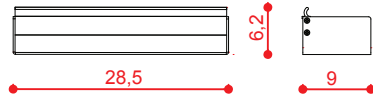

ACCESSORI LEGNO SOTTOPENSILI "LINE"

"LINE" WOODEN UNDER WALL UNIT ACCESSORIES

Mensola 001
Shelf 001

legno scuro
dark wood

NERO BLACK
legno scuro dark wood
SILVER DARK DARK SILVER
legno scuro dark wood
INOX SATINATO SATIN STAINLESS STEEL
legno scuro dark wood

CODICE / CODE No.

08607320NS

08607320SDS

08607320XS