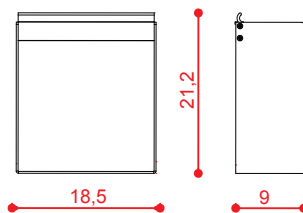

Mensola 004
Shelf 004

nero black
silver dark dark silver
inox satinato satin stainless steel

08607323N
08607323SD
08607323X