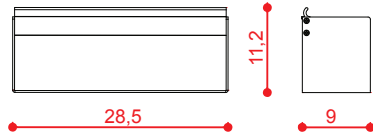

Mensola 003
Shelf 003

NERO BLACK
legno scuro dark wood
SILVER DARK DARK SILVER
legno scuro dark wood
INOX SATINATO SATIN STAINLESS STEEL
legno scuro dark wood

08607322NS

08607322SDS

08607322XS