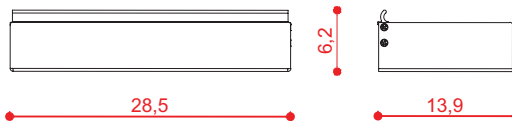

nero black
silver dark dark silver
inox satinato satin stainless steel

08607325N
08607325SD
08607325X