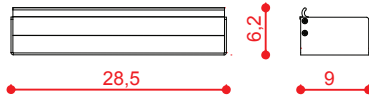

ACCESSORI ALLUMINIO SOTTOPENSILI "LINE"

"LINE" ALUMINIUM UNDER WALL UNIT ACCESSORIES

Mensola 001
Shelf 001

CODICE / CODE No.

nero black
silver dark dark silver
inox satinato satin stainless steel

08607320N
08607320SD
08607320X