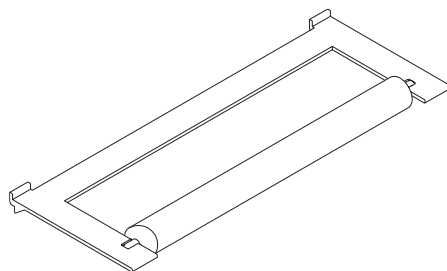

Grafite Graphite

CODICE / CODE No.

W89LB802G

Portarotolo L 320 P 123 in alluminio verniciato con corpo in legno
Painted aluminum roll holder with wooden body W 320 D 123