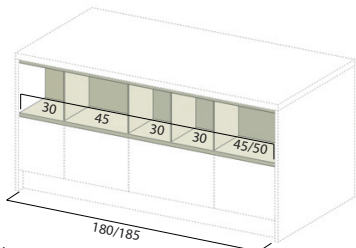

furniture W 150/155 D 32,8 with shelf th.25 mm
 4 compartments and 3 dividers th.10 mm

verso dx
RH version

L 150 per isola
for island

H 36	E83636151/2
H 37,5	E83637151/2
H 42	E83642151/2
H 48	E83648151/2

L 155 per penisola
for peninsula

H 36	E83636155/6
H 37,5	E83637155/6
H 42	E83642155/6
H 48	E83648155/6

mag. divisori in vetro sp.8 mm
surcharge glass dividers th.8 mm

mobile L 180/185 P 32,8 con ripiano sp.25 mm
5 vani e 4 divisori sp.10 mm

furniture W 180/185 D 32,8 with shelf th.25 mm
 5 compartments and 4 dividers th.10 mm

verso dx
RH version

L 180 per isola
for island

H 36	E83636181/2
H 37,5	E83637181/2
H 42	E83642181/2
H 48	E83648181/2