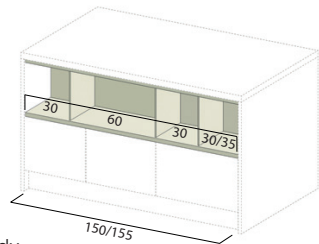

furniture W 150/155 D 32,8 with shelf th.25 mm
 4 compartments and 3 dividers th.10 mm

verso dx
RH version

L 150 per isola
for island

H 36	E83636151/2
H 37,5	E83637151/2
H 42	E83642151/2
H 48	E83648151/2