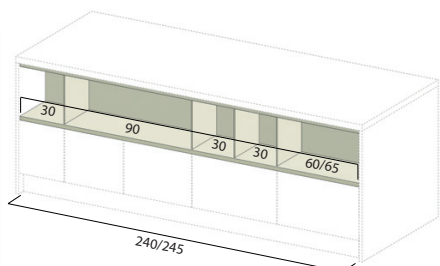

furniture W 180/185 D 32,8 with shelf th.25 mm
 5 compartments and 4 dividers th.10 mm

verso dx
RH version

L 180 per isola
for island

H 36	E83636181/2
H 37,5	E83637181/2
H 42	E83642181/2
H 48	E83648181/2

furniture W 210/215 D 32,8 with shelf th.25 mm
 5 compartments and 4 dividers th.10 mm

verso dx
RH version

L 210 per isola
for island

H 36	E83636211/2
H 37,5	E83637211/2
H 42	E83642211/2
H 48	E83648211/2

L 215 per penisola
for peninsula

H 36	E83636215/6
H 37,5	E83637215/6
H 42	E83642215/6
H 48	E83648215/6

mag. divisori in vetro sp.8 mm
surcharge glass dividers th.8 mm

mobile L 240/245 P 32,8 con ripiano sp.25 mm
5 vani e 4 divisori sp.10 mm

furniture W 240/245 D 32,8 with shelves th.25 mm
 5 compartments and 4 dividers th.10 mm

verso dx
RH version

L 240 per isola
for island

H 36	E83636241/2
H 37,5	E83637241/2
H 42	E83642241/2
H 48	E83648241/2