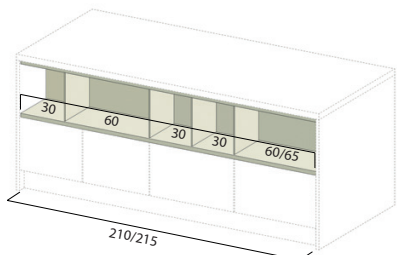

furniture W 150/155 D 32,8 with shelf th.25 mm
 4 compartments and 3 dividers th.10 mm

verso dx
RH version

L 150 per isola
for island

H 36	E83636151/2
H 37,5	E83637151/2
H 42	E83642151/2
H 48	E83648151/2

furniture W 180/185 D 32,8 with shelf th.25 mm
 5 compartments and 4 dividers th.10 mm

verso dx
RH version

L 180 per isola
for island

H 36	E83636181/2
H 37,5	E83637181/2
H 42	E83642181/2
H 48	E83648181/2

L 185 per penisola
for peninsula

H 36	E83636185/6
H 37,5	E83637185/6
H 42	E83642185/6
H 48	E83648185/6

mag. divisori in vetro sp.8 mm
surcharge glass dividers th.8 mm

mobile L 210/215 P 32,8 con ripiano sp.25 mm
5 vani e 4 divisori sp.10 mm

furniture W 210/215 D 32,8 with shelf th.25 mm
 5 compartments and 4 dividers th.10 mm

verso dx
RH version

L 210 per isola
for island

H 36	E83636211/2
H 37,5	E83637211/2
H 42	E83642211/2
H 48	E83648211/2