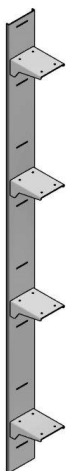

Libreria realizzata in lamiera piegata. Comprensiva di attaccaglia a parete e ferramenta per il fissaggio.
(N.B.: reggimensola non inclusi)

Bookcase made of folded metal sheet. Including wall hanging system and hardware for the fixing.
(Note: shelf-holder not included)

L 12 P 1,2 H 178
titano
bianco assoluto
nero

W 12 D 1,2 H 178
titanium
absolute white
black

0890801T
0890801B
0890801N